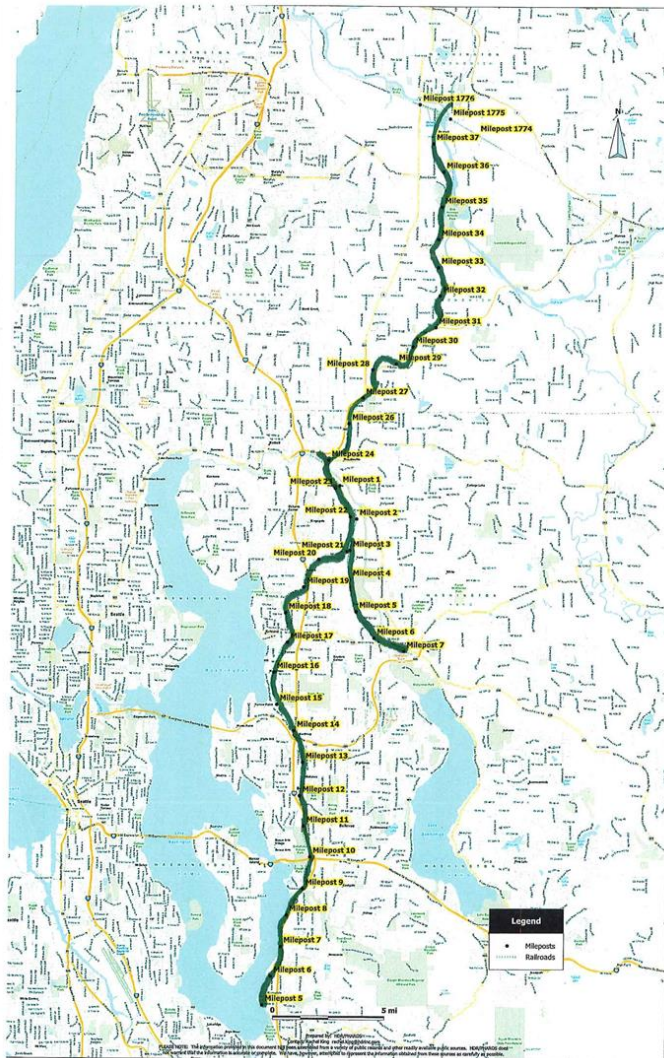

Sale of Portion of Eastside Rail Corridor

A map of Snohomish County, Washington, showing a road with mileposts marked from 26 to 37. The road is highlighted in green. The map includes a north arrow and a scale bar. A white box with a black border is overlaid on the map, containing the text "Snohomish County".

Snohomish County